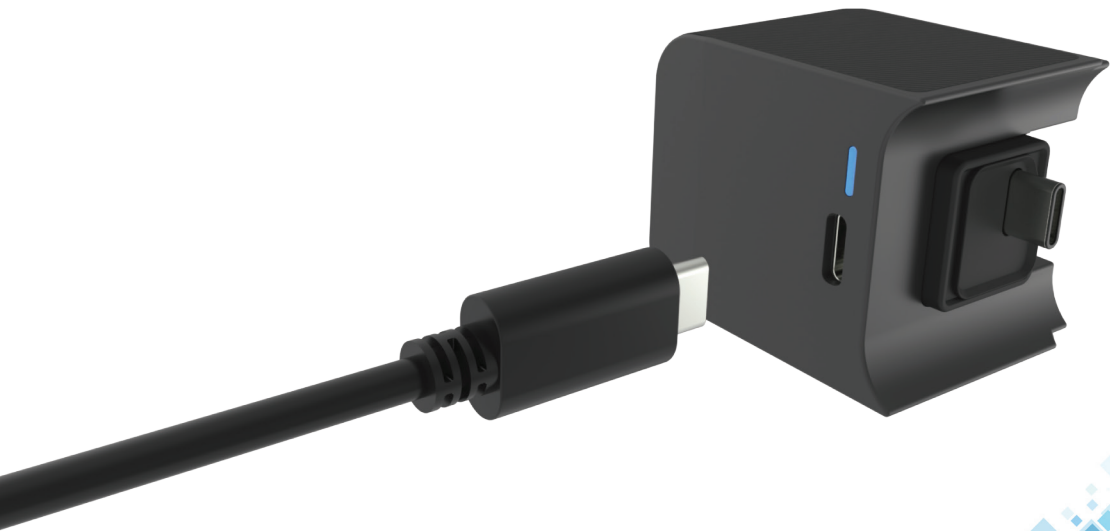

GP-KT55

ECSTAPRO

Operating Instructions

GoPro® HERO5 Session  
rechargeable external battery with cases

## WHAT'S INCLUDED

EcstaPro Extended 2000 mAh  
Battery For GoPro Hero5 Session

Protective Frame

Waterproof Case

Mount Adapter

## TO CHARGE

The EcstaPro Session Battery can be charged on its own or while attached to your GoPro® Session

To charge in either scenario plug in the USB Type-C charging plug included with your GoPro® Session to the charging port on the EcstaPro extended battery

## TO CONNECT

To use the EcstaPro Extended Battery, simply connect the USB Type-C connector on the EcstaPro to the USB Type-C port on your GoPro session

Once attached place the GoPro® and EcstaPro into the desired case and you are ready to go