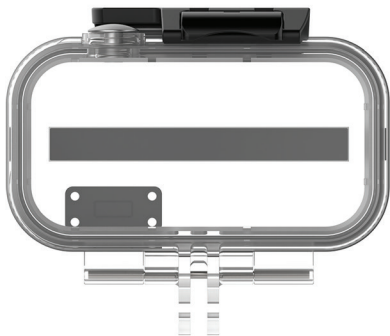

GP-KT55

ECSTAPRO

Operating Instructions

GoPro® HERO5 Session  
rechargeable external battery with cases

## WHAT'S INCLUDED

EcstaPro Extended 2000 mAh  
Battery For GoPro Hero5 Session

Protective Frame

Waterproof Case

Mount Adapter

## TO CHARGE

The EcstaPro Session Battery can be charged on its own or while attached to your GoPro® Session

To charge in either scenario plug in the USB Type-C charging plug included with your GoPro® Session to the charging port on the EcstaPro extended battery

## TO CONNECT

To use the EcstaPro Extended Battery, simply connect the USB Type-C connector on the EcstaPro to the USB Type-C port on your GoPro session

Once attached place the GoPro® and EcstaPro into the desired case and you are ready to go