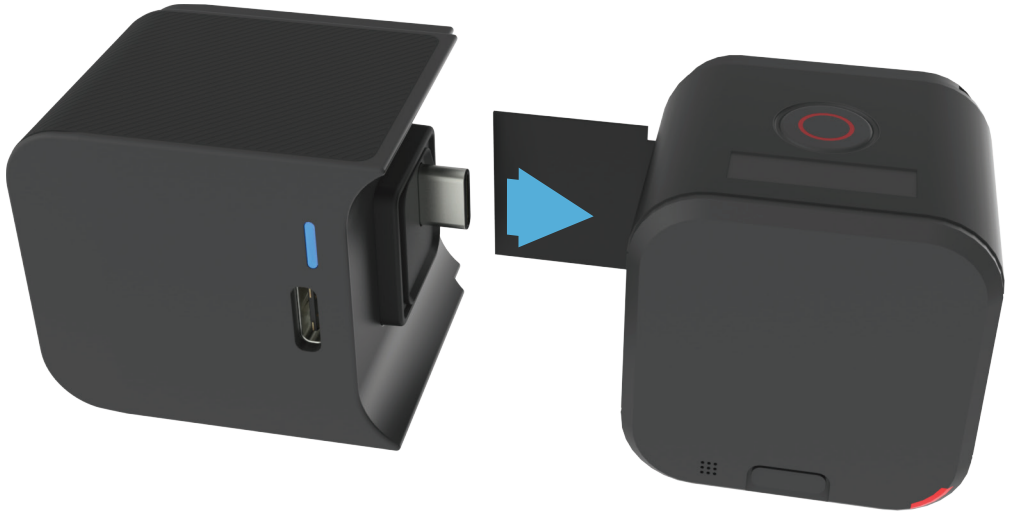

TO CONNECT

To use the EcstaPro Extended Battery, simply connect the USB Type-C connector on the EcstaPro to the USB Type-C port on your GoPro session

Once attached place the GoPro® and EcstaPro into the desired case and you are ready to go

Please Note

The low profile case is not waterproof and thus should not be used in or near water
Do not use the waterproof case at more than 5 meters in water depth